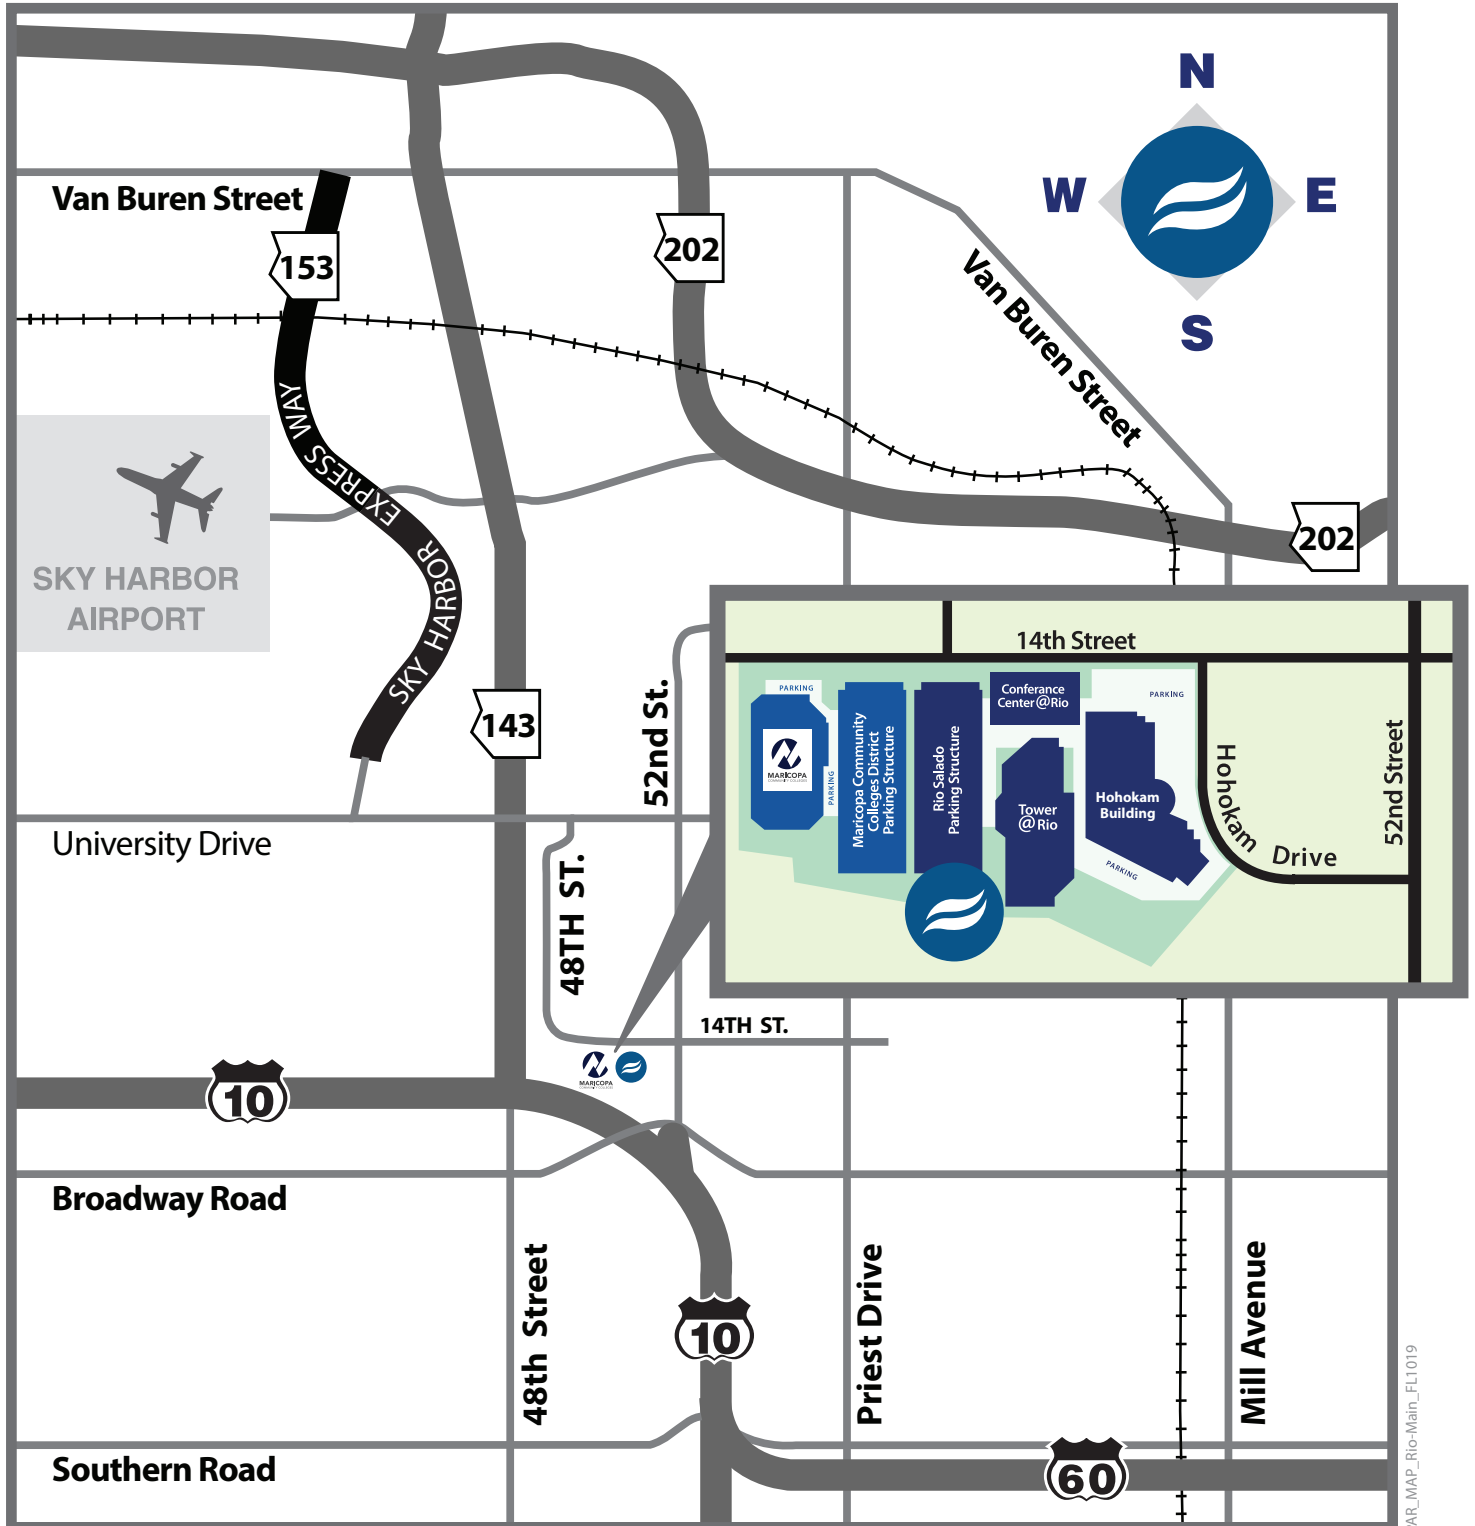

# RIO SALADO COLLEGE

A MARICOPA COMMUNITY COLLEGE

2323 W. 14th St., Tempe, Arizona 85281  
480-517-8540 / 800-729-1197 / www.riosalado.edu

# MAP

### Tower @ Rio

- Café @ Rio
- KJZZ, KBAQ & Sun Sounds of Arizona
- Library
- Student Services